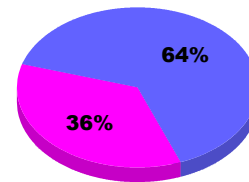

YTD Status Quo Clubs 2012-2013

Status Quo Clubs Compared to Status Quo Members

Legend: Status Quo Clubs (Cyan), Total Status Quo Members (Green)

MEMBERSHIP

Membership Results
2012-2013

Membership
2011-2012

Month	Net Memb Goal	Actual New Memb	Actual Dropped Memb	Gain/Loss of Memb	Gain/Loss of Memb
Jul/Aug/Sep		15	-44	-29	-9
Totals		15	-44	-29	-9

Membership Results 2012-2013

Goal, New, Dropped, Gain/Loss

Legend: Goal (Cyan), Actual (Green), Dropped (Yellow), Gain Loss (Magenta)

Comparison of Membership Gain/Loss

Current Year Compared to the Previous Year

Legend: Current Year (Cyan), Previous Year (Green)

Gender Comparison 2012-2013

Jul/Aug/Sep

Legend: Male (Blue), Female (Magenta)